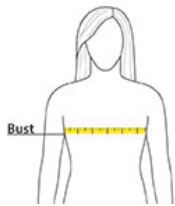

Sketches

front

back

SPEC SHEET + MEASUREMENTS

Nike Women's Club Fleece Sleeve Swoosh Pullover Hoodie. NKFD9889

PRODUCT MEASUREMENTS

	S	M	L	XL	2XL
Size	4/6	8/10	12/14	16/18	20/22
Body Length at Back	23 5/8	24	24 3/4	25 5/8	26 3/8
Bust	20 5/8	22	23 3/8	25 3/8	27 3/8
Set in Sleeve Length	33 1/4	33 5/8	35 1/4	34 7/8	35 5/8

Body Length at Back: Measured from high point shoulder to finished hem at back.

Bust: Measured across the chest one inch below armhole when laid flat.

Set in Sleeve Length: Measure from Center Back neck to shoulder point to sleeve hem.

SIZE CHARTS

	S	M	L	XL	2XL
Size	4/6	8/10	12/14	16/18	20/22
Bust	32 1/2-35 1/2	35 1/2 - 38	38-41	41-44 1/2	44 1/2-48 1/2

SPEC SHEET + MEASUREMENTS

Nike Women's Club Fleece Sleeve Swoosh Pullover Hoodie. NKFD9889

HOW TO MEASURE

BUST

Measure under the arm and around the fullest part of the bust with arms down, keeping tape horizontal.

COLORS

Anthracite
PMS 432C

Black
PMS BLACK
C

CharcoalHt

Dark Grey
Heather
PMS 422C